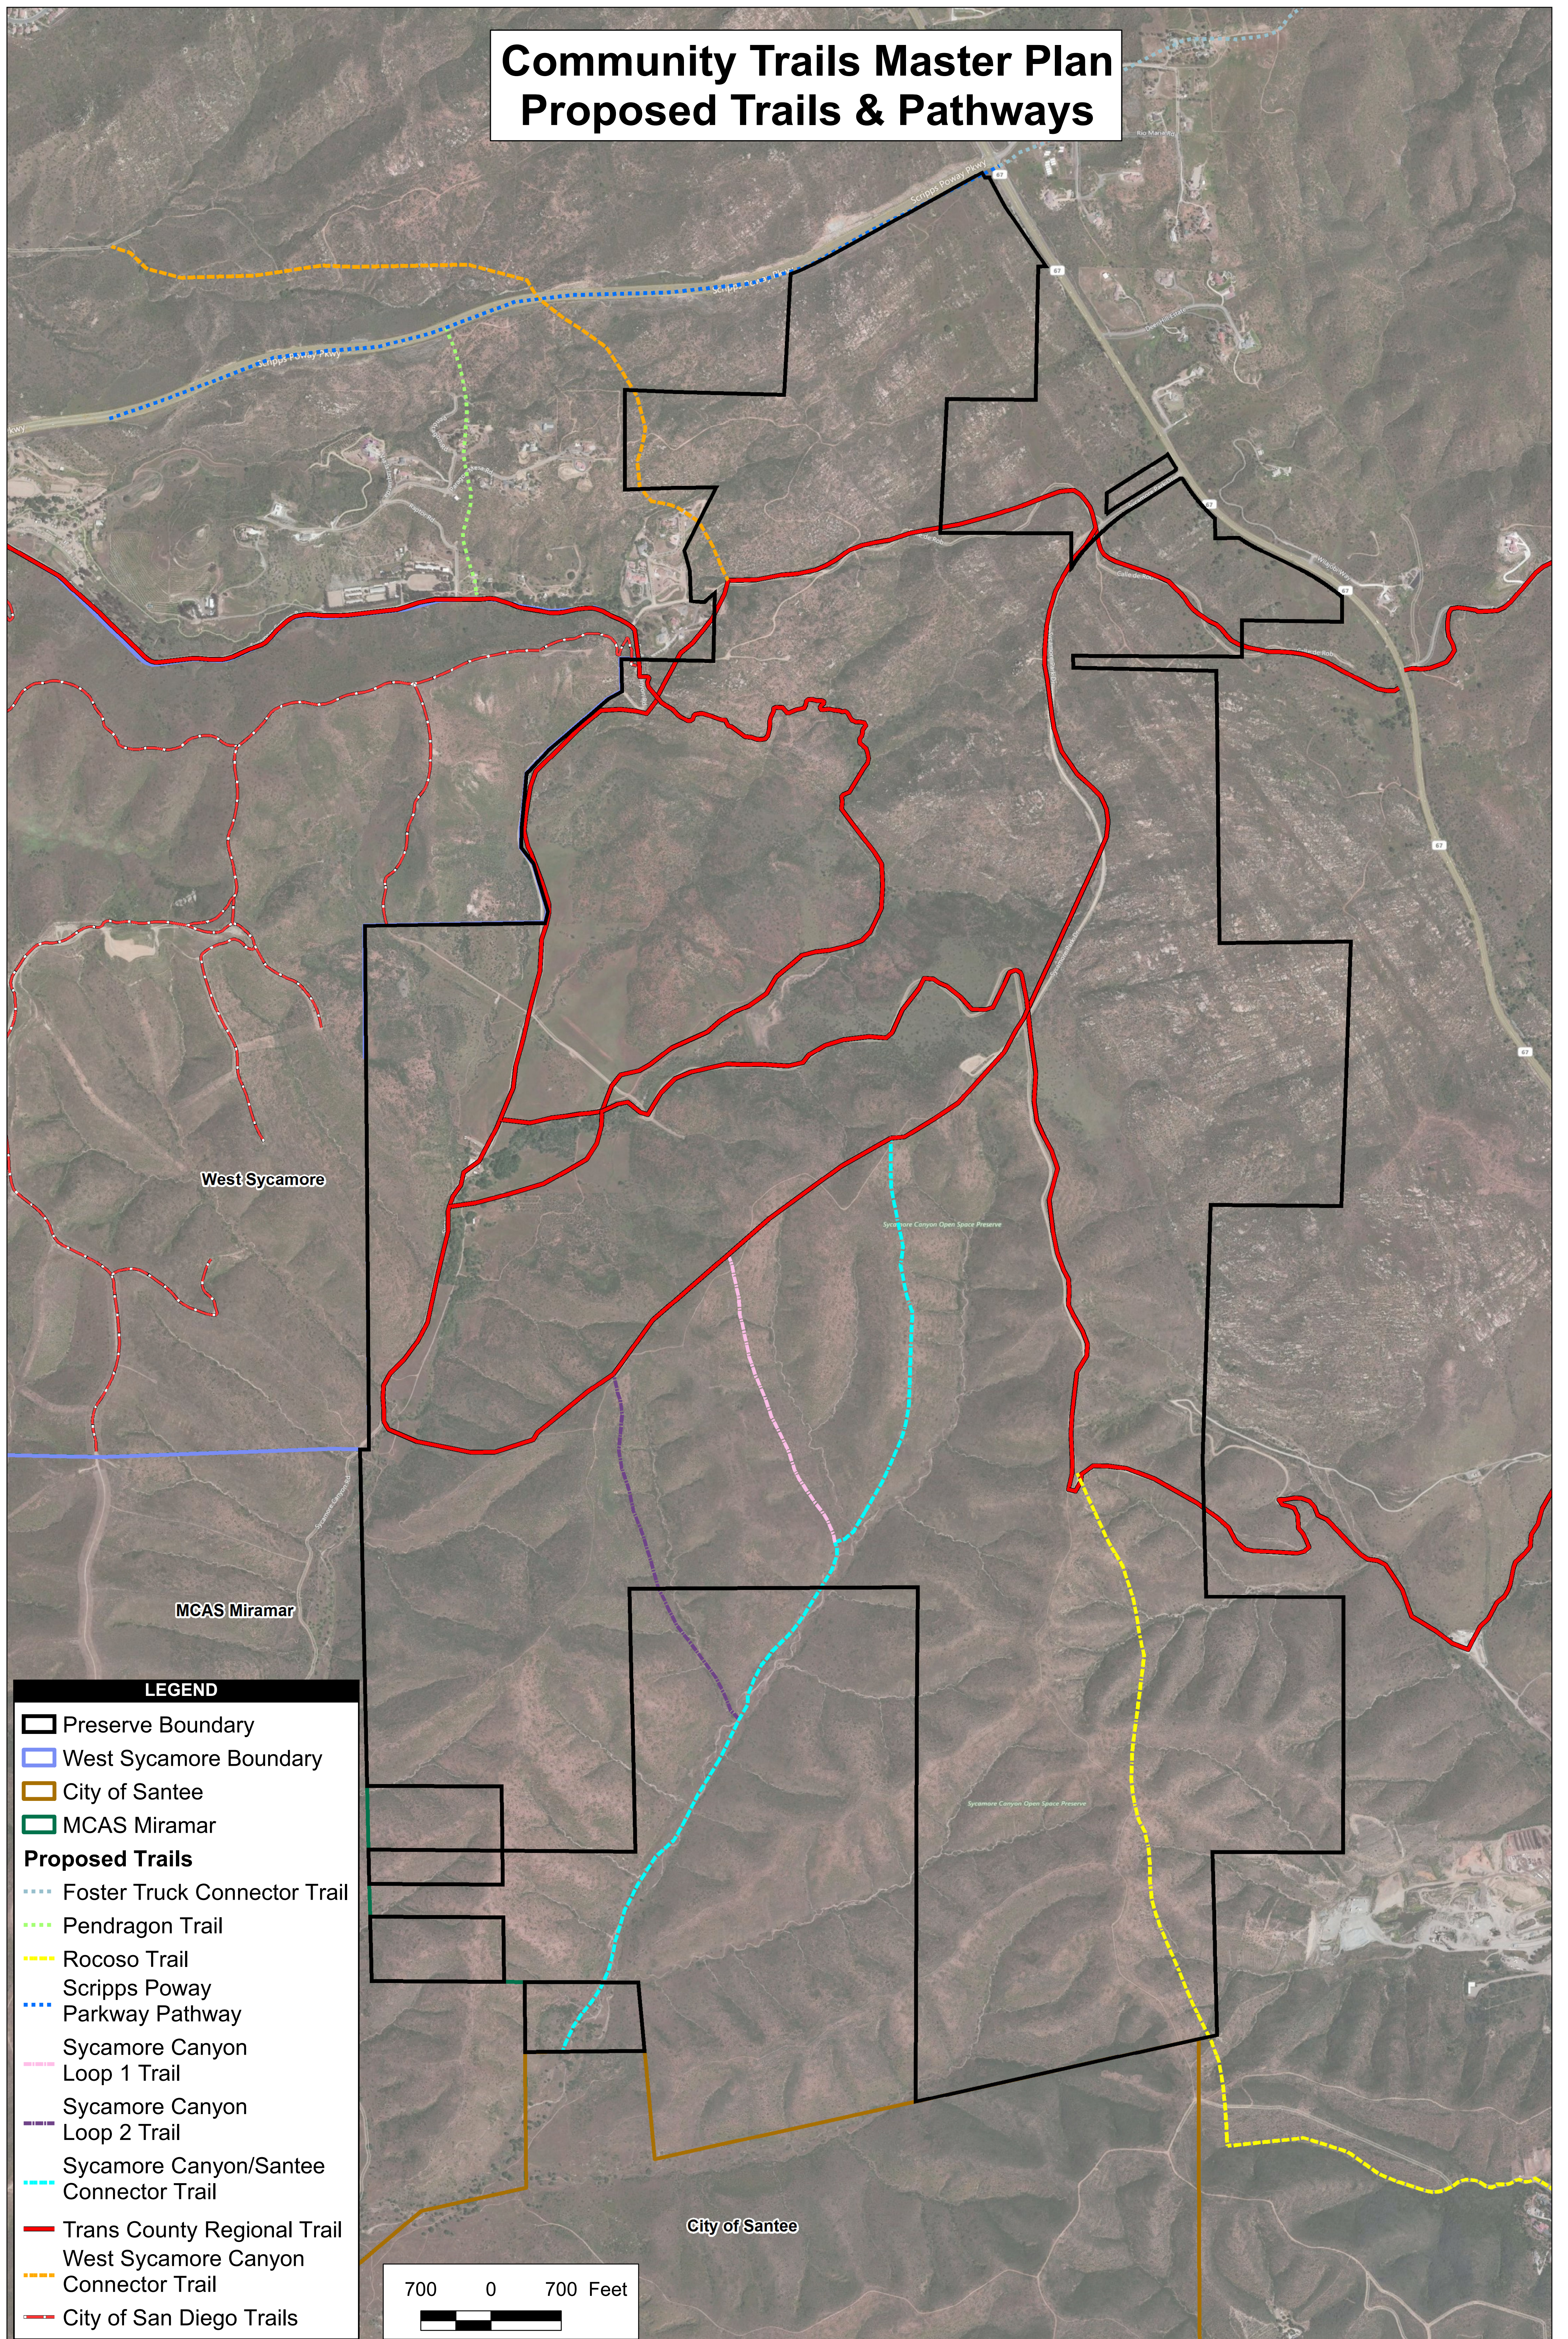

Community Trails Master Plan Proposed Trails & Pathways

LEGEND

- Preserve Boundary
- West Sycamore Boundary
- City of Santee
- MCAS Miramar

Proposed Trails

- Foster Truck Connector Trail
- Pendragon Trail
- Rocoso Trail
- Scripps Poway Parkway Pathway
- Sycamore Canyon Loop 1 Trail
- Sycamore Canyon Loop 2 Trail
- Sycamore Canyon/Santee Connector Trail
- Trans County Regional Trail
- West Sycamore Canyon Connector Trail
- City of San Diego Trails