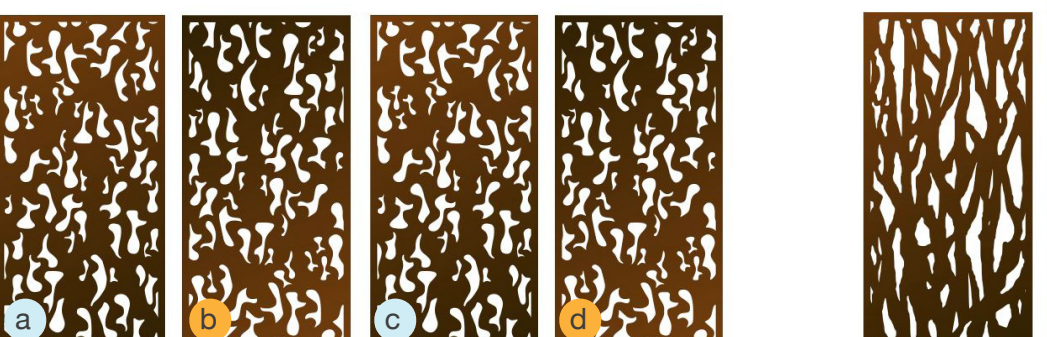

BORREGO SPRINGS SHADEWAY | SHADE PANEL PATTERNS

← WEST: LIBRARY, PARK, SHERIFF'S COMPLEX

1. Dublevey

2. Quiet Wood

3. bb Leaves

4. Krung Thep

5. Constella

6. Dublevey

7. Quiet Wood

8. bb Leaves

9. Krung Thep

10. Constella

11. Dublevey

12. Quiet Wood

13. bb Leaves

EAST: BORREGO ART INSTITUTE →

PANELS: ABZ (AGED BRONZE) | ROOF: TUDOR BROWN, MATTE | STRUCTURE: TUDOR BROWN, MATTE
ALTERNATING ORIENTATION (a+c: same orientation; b + d: same orientation | 180 degree rotation)