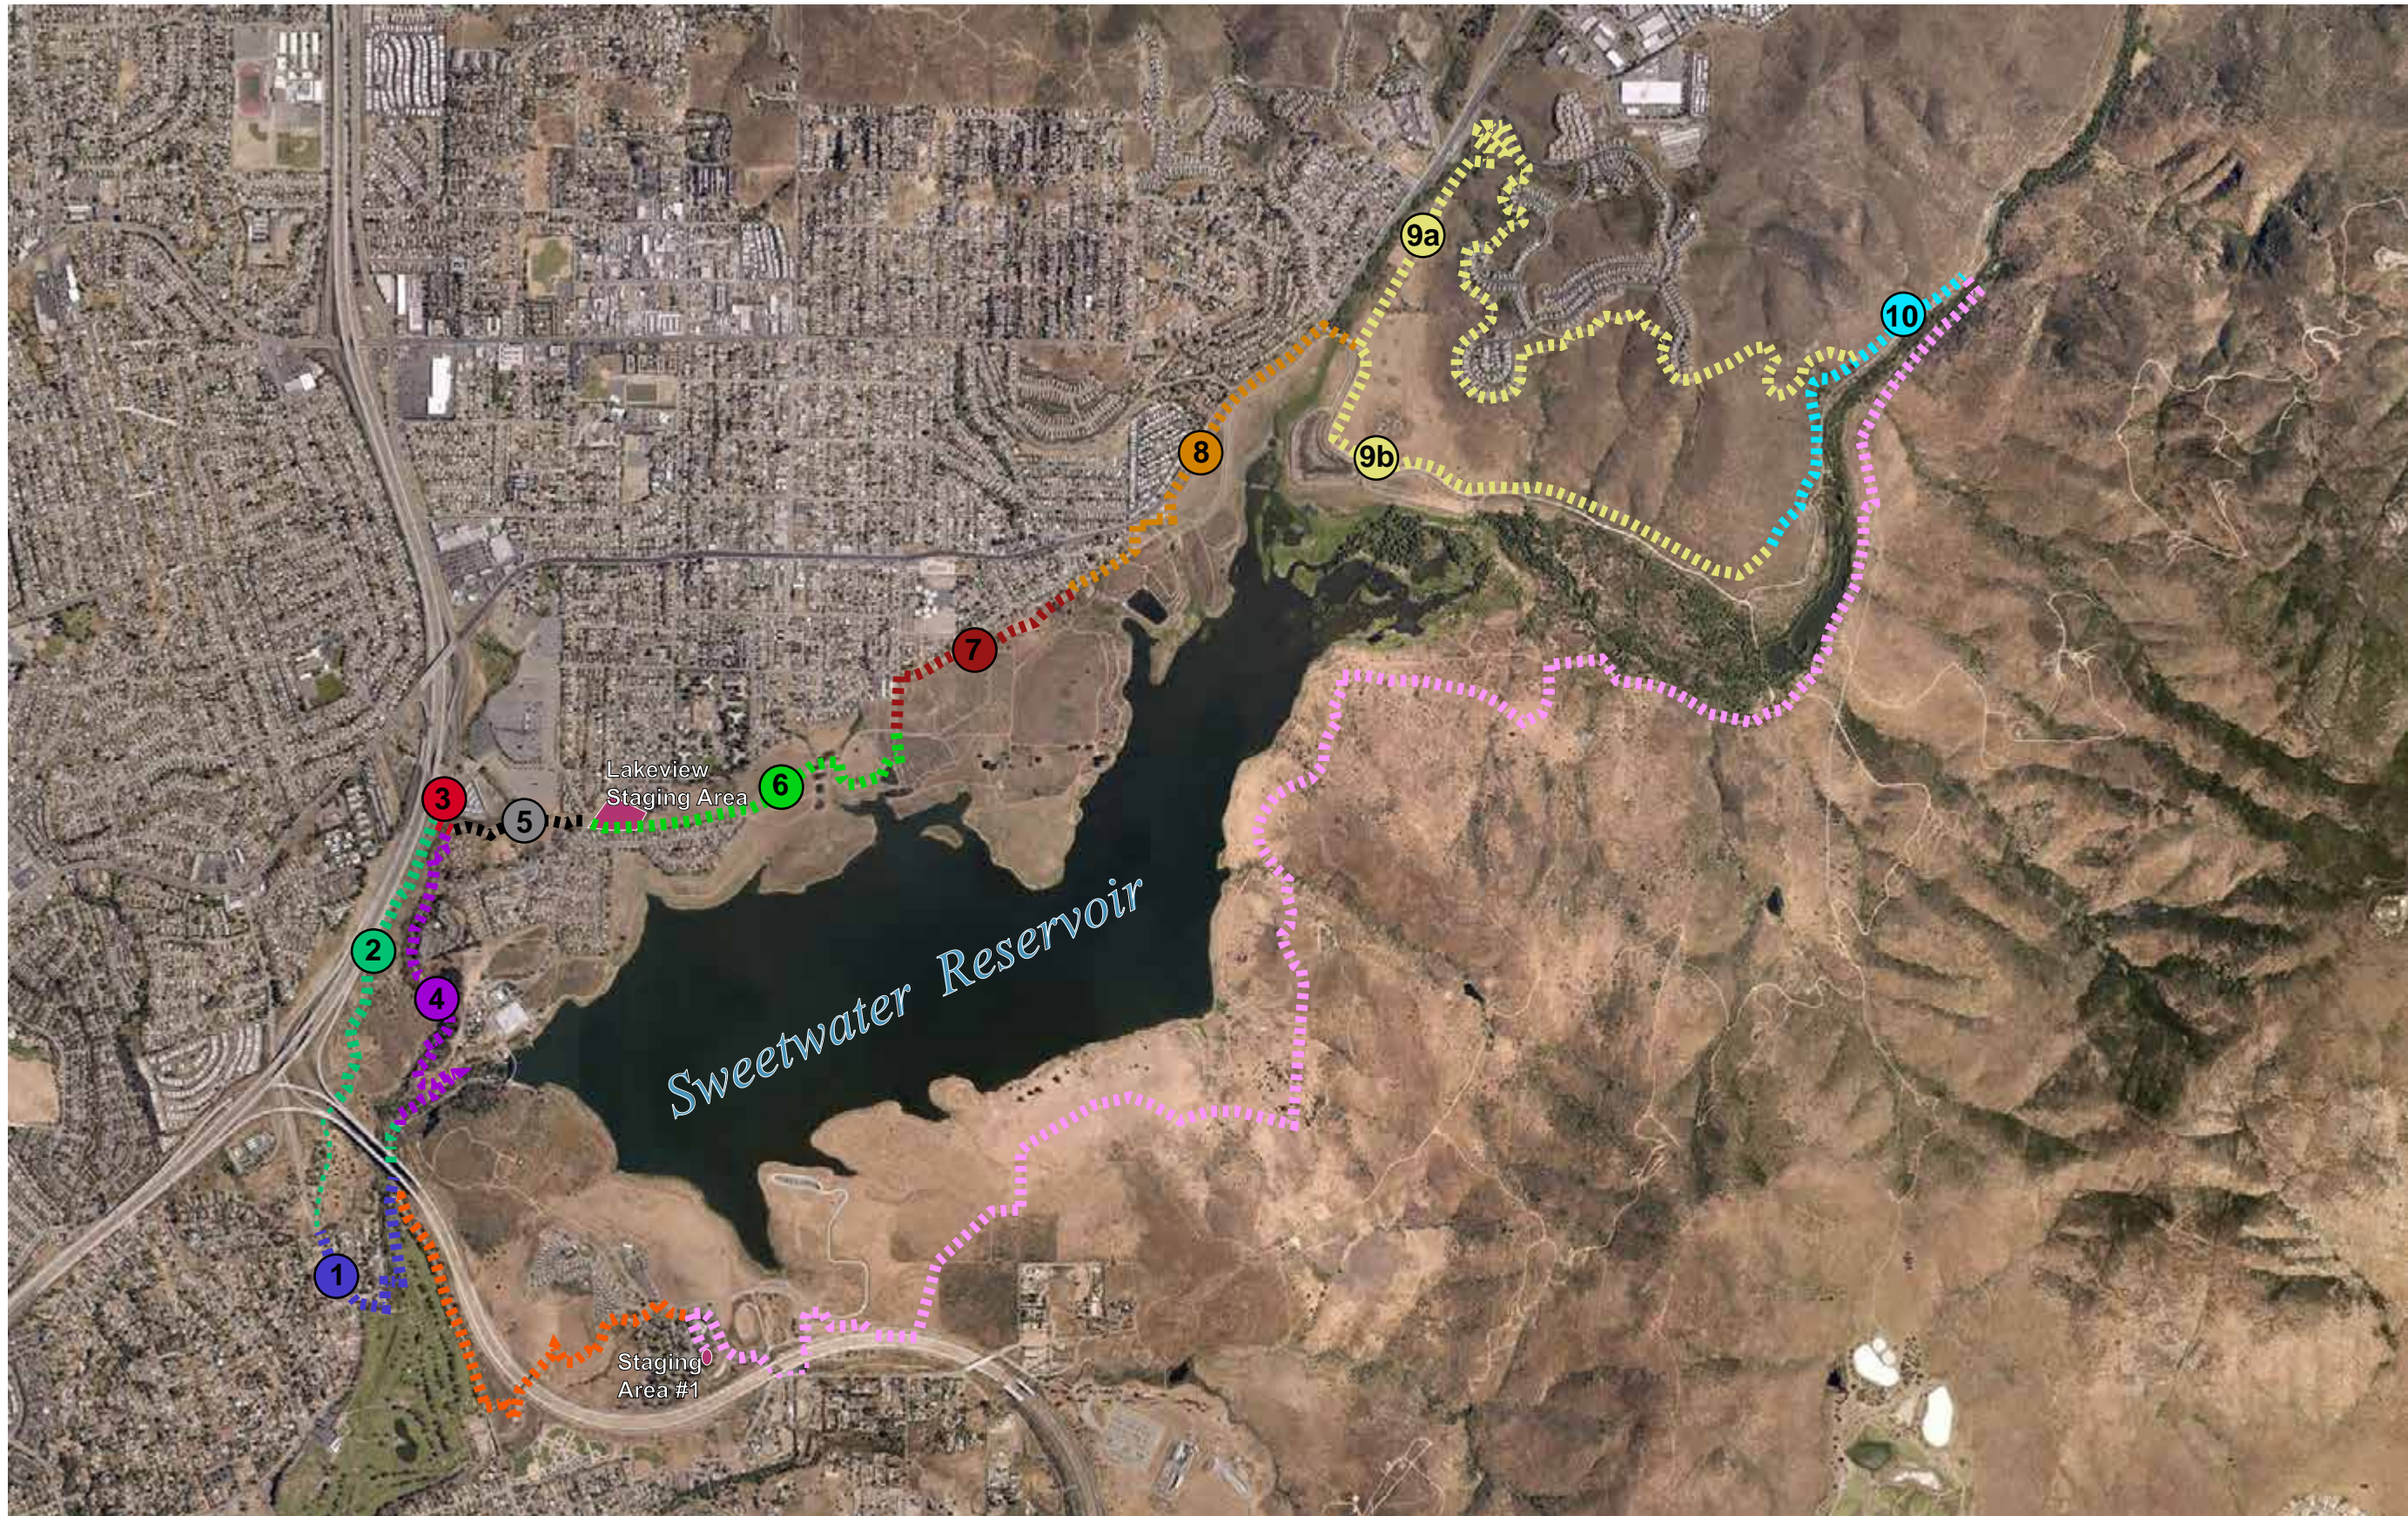

Sweetwater Loop Trail Segments

- Legend**
- Segment 1
 - Segment 2
 - Segment 3
 - Segment 4
 - Segment 5
 - Segment 6
 - Segment 7
 - Segment 8
 - Segment 9
 - Segment 10
 - Existing Southern Loop
 - Existing Park Trail

1: 28,000

0.9 0 0.44 0.9 Miles

This map is a user generated static output from an Internet mapping site and is for reference only. Data layers that appear on this map may or may not be accurate, current, or otherwise reliable.

THIS MAP IS NOT TO BE USED FOR NAVIGATION

Notes