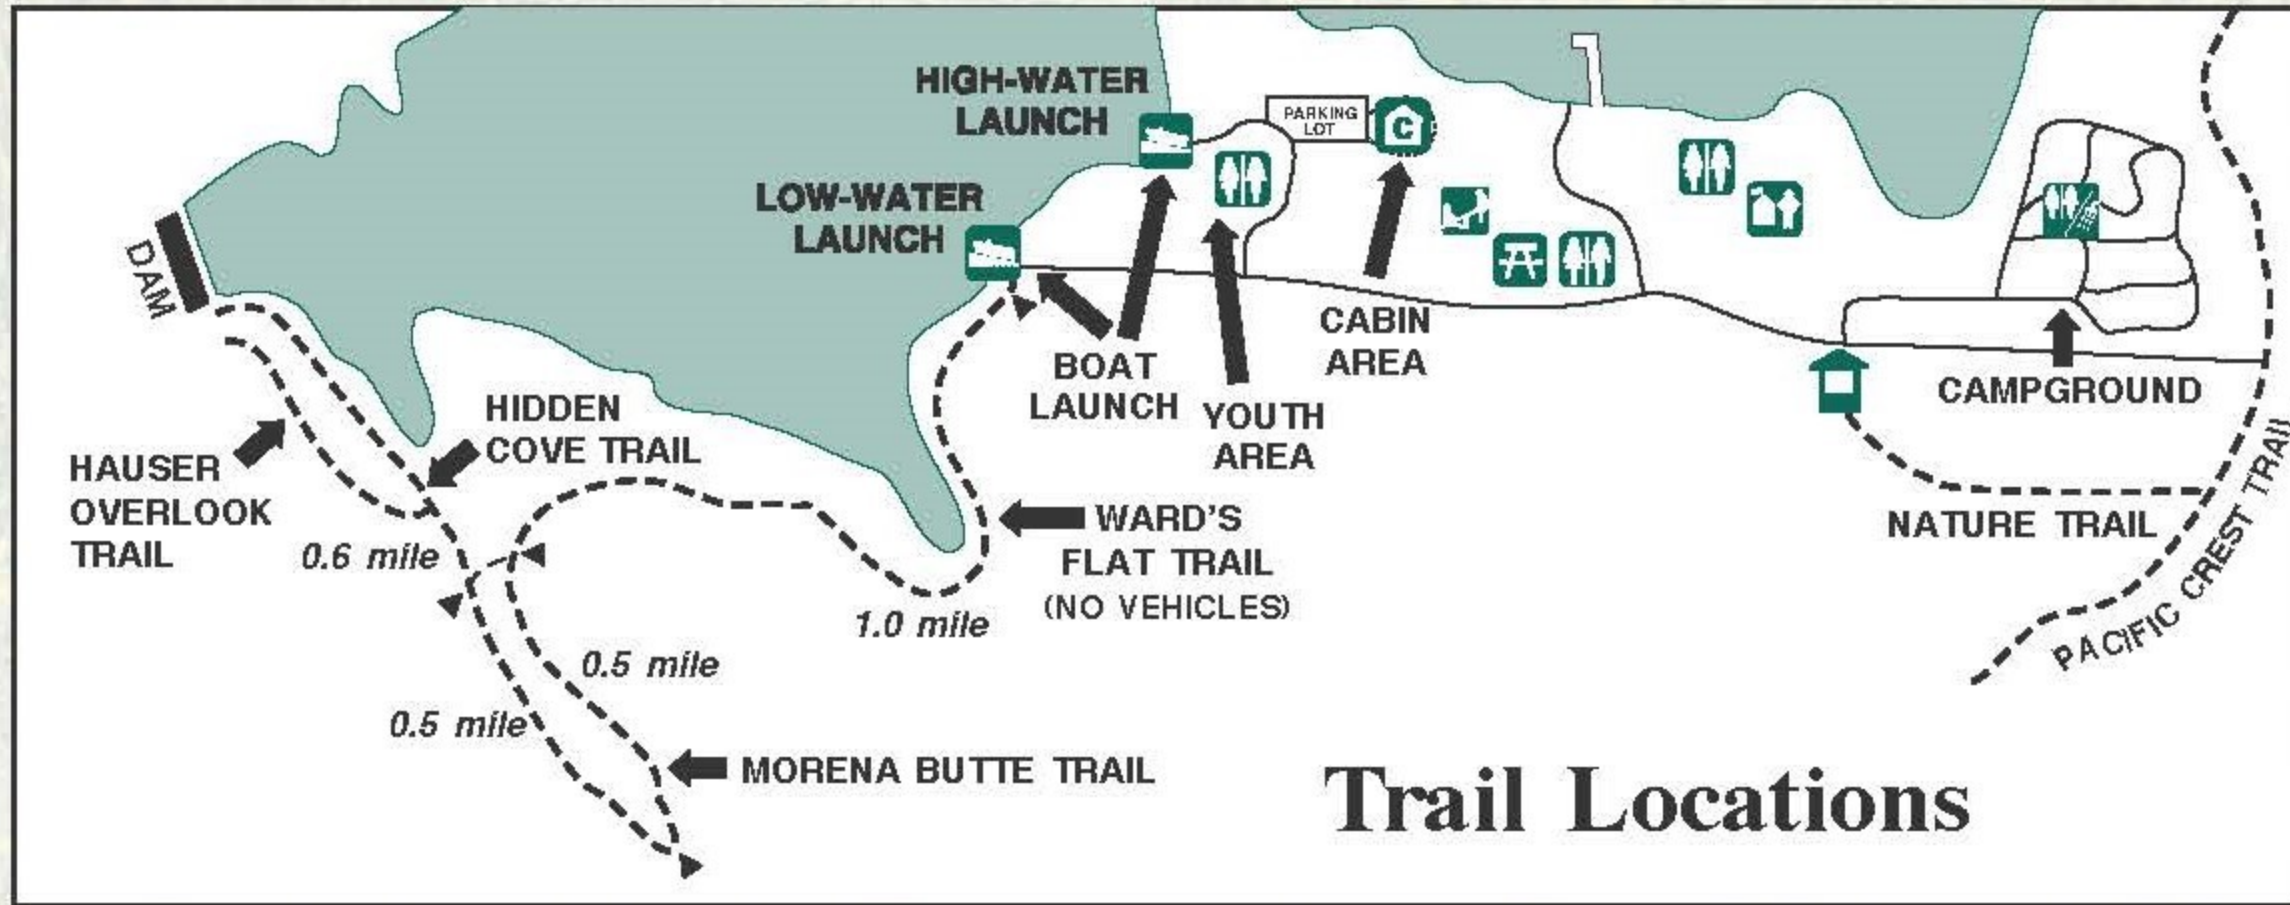

Lake Morena County Park

Legend

Trail Locations

- Campsite Closed
- Tent Site (reservable)
- Non-Hookup Site (reservable)
- Partial Hookup Site (reservable)
- Full Hookup Site (reservable)
- Full Shade
- Partial Shade
- Disabled access
- Hiking Trail
- Entry Booth
- Ranger Station
- Restrooms
- Restrooms/Shower
- Backpacker Tent Site
- Picnic Area
- Boat Launch
- Wilderness Cabins
- Enclosed Pavilion
- Horseshoes
- Dump Station

Check in: 2 p.m. Check out: 12 p.m.
For detailed site descriptions, go to sdparcs.org