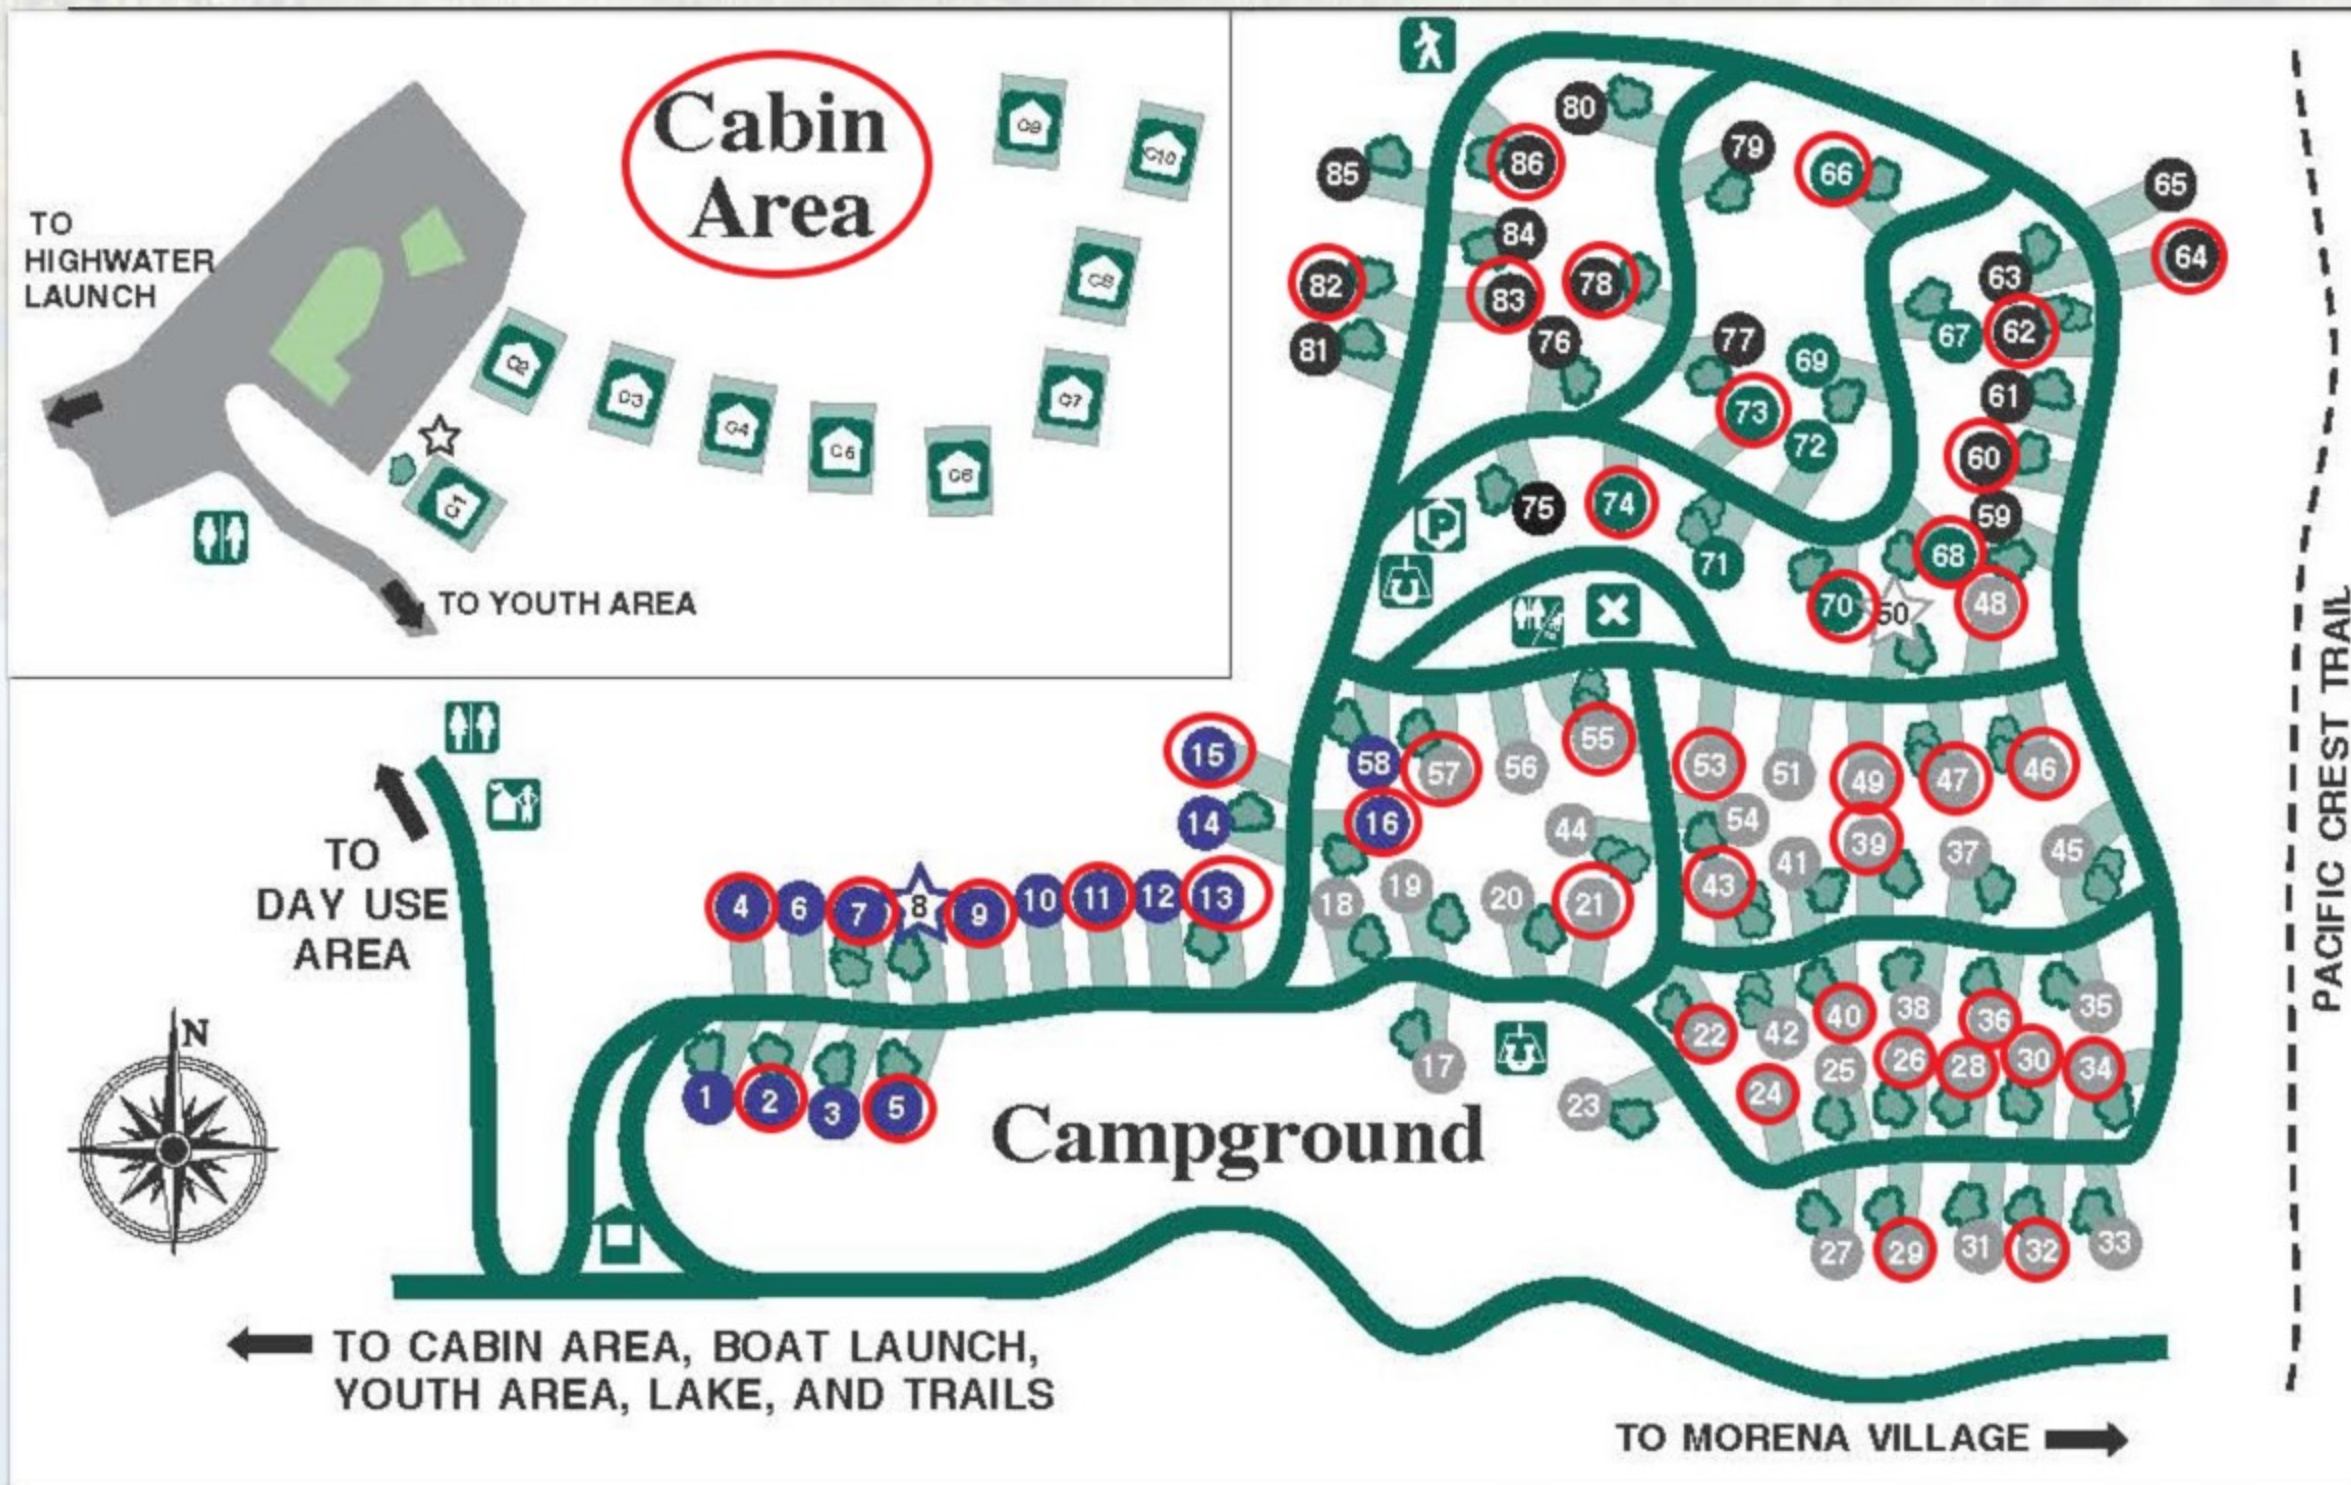

Lake Morena County Park

Legend

Trail Locations

- Campsite Closed
- Tent Site (reservable)
- Non-Hookup Site (reservable)
- Partial Hookup Site (reservable)
- Full Hookup Site (reservable)
- Full Shade
- Partial Shade
- Disabled access
- Hiking Trail
- Entry Booth
- Ranger Station
- Restrooms
- Restrooms/Shower
- Backpacker Tent Site
- Picnic Area
- Boat Launch
- Wilderness Cabins
- Enclosed Pavilion
- Horseshoes
- Dump Station

Check in: 2 p.m. Check out: 12 p.m.
For detailed site descriptions, go to sdparcs.org