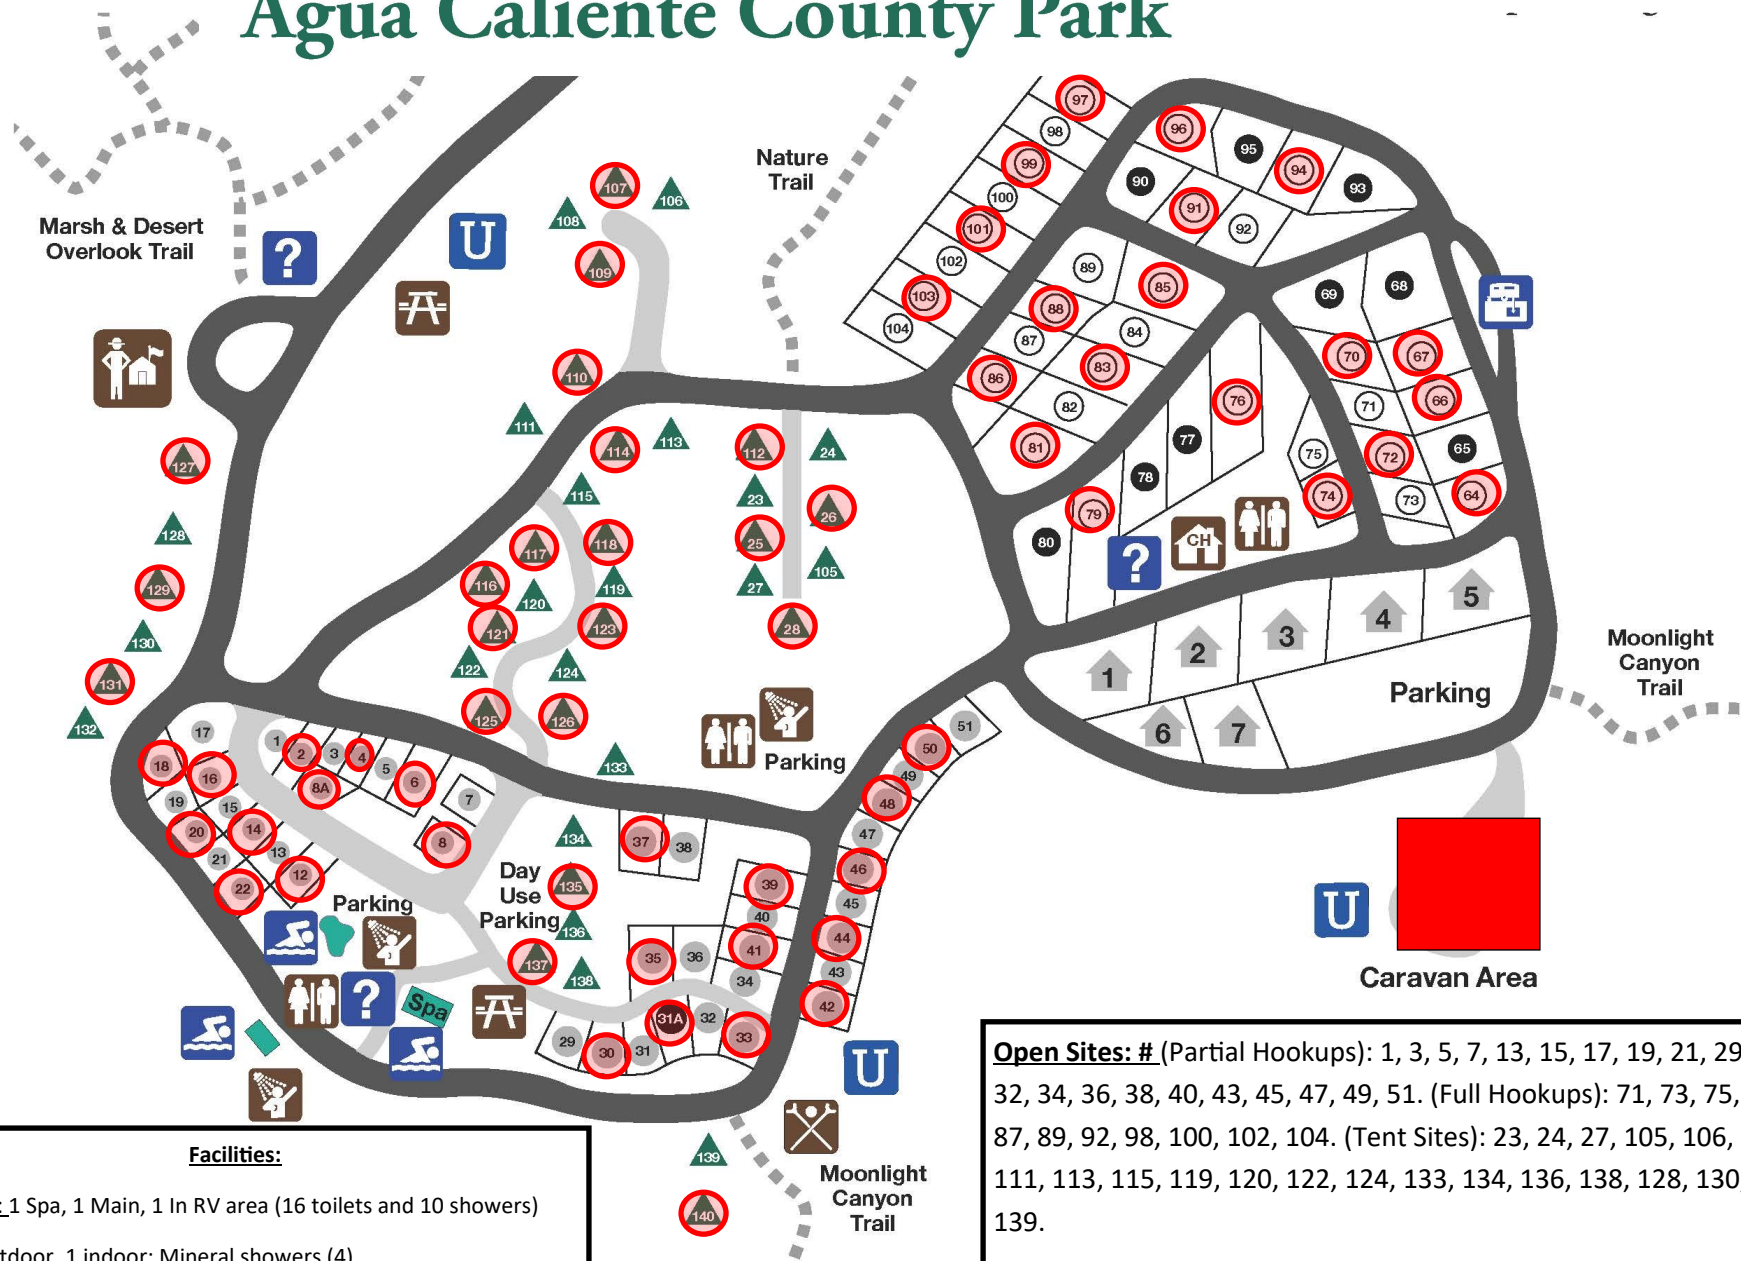

Agua Caliente County Park

Facilities:

Restrooms: 1 Spa, 1 Main, 1 In RV area (16 toilets and 10 showers)

Pools: 2 outdoor, 1 indoor; Mineral showers (4)

Amphitheatre: Outdoor with many benches/tables

Picnic areas: 3 with 4 tables each

Shuffleboard/Horseshoes: 2 courts SB, 3 courts HS

Clubhouse: Available for RSVNS

Open Sites: # (Partial Hookups): 1, 3, 5, 7, 13, 15, 17, 19, 21, 29, 31, 32, 34, 36, 38, 40, 43, 45, 47, 49, 51. (Full Hookups): 71, 73, 75, 82, 84, 87, 89, 92, 98, 100, 102, 104. (Tent Sites): 23, 24, 27, 105, 106, 108, 111, 113, 115, 119, 120, 122, 124, 133, 134, 136, 138, 128, 130, 132, 139.

Closed Sites: # (Partial Hookups): 2, 4, 6, 8, 8a, 12, 14, 16, 18, 20, 22, 30, 31a, 33, 35, 39, 41, 37, 42, 44, 46, 48, 50. (Full Hookups): 64, 66, 67, 70, 72, 74, 76, 79, 81, 83, 85, 86, 88, 91, 94, 96, 97, 99, 101, 103. (Tent Sites): 112, 25, 28, 26, 107, 109, 110, 116, 117, 118, 121, 123, 125, 126, 135, 137, 127, 129, 131, 140.