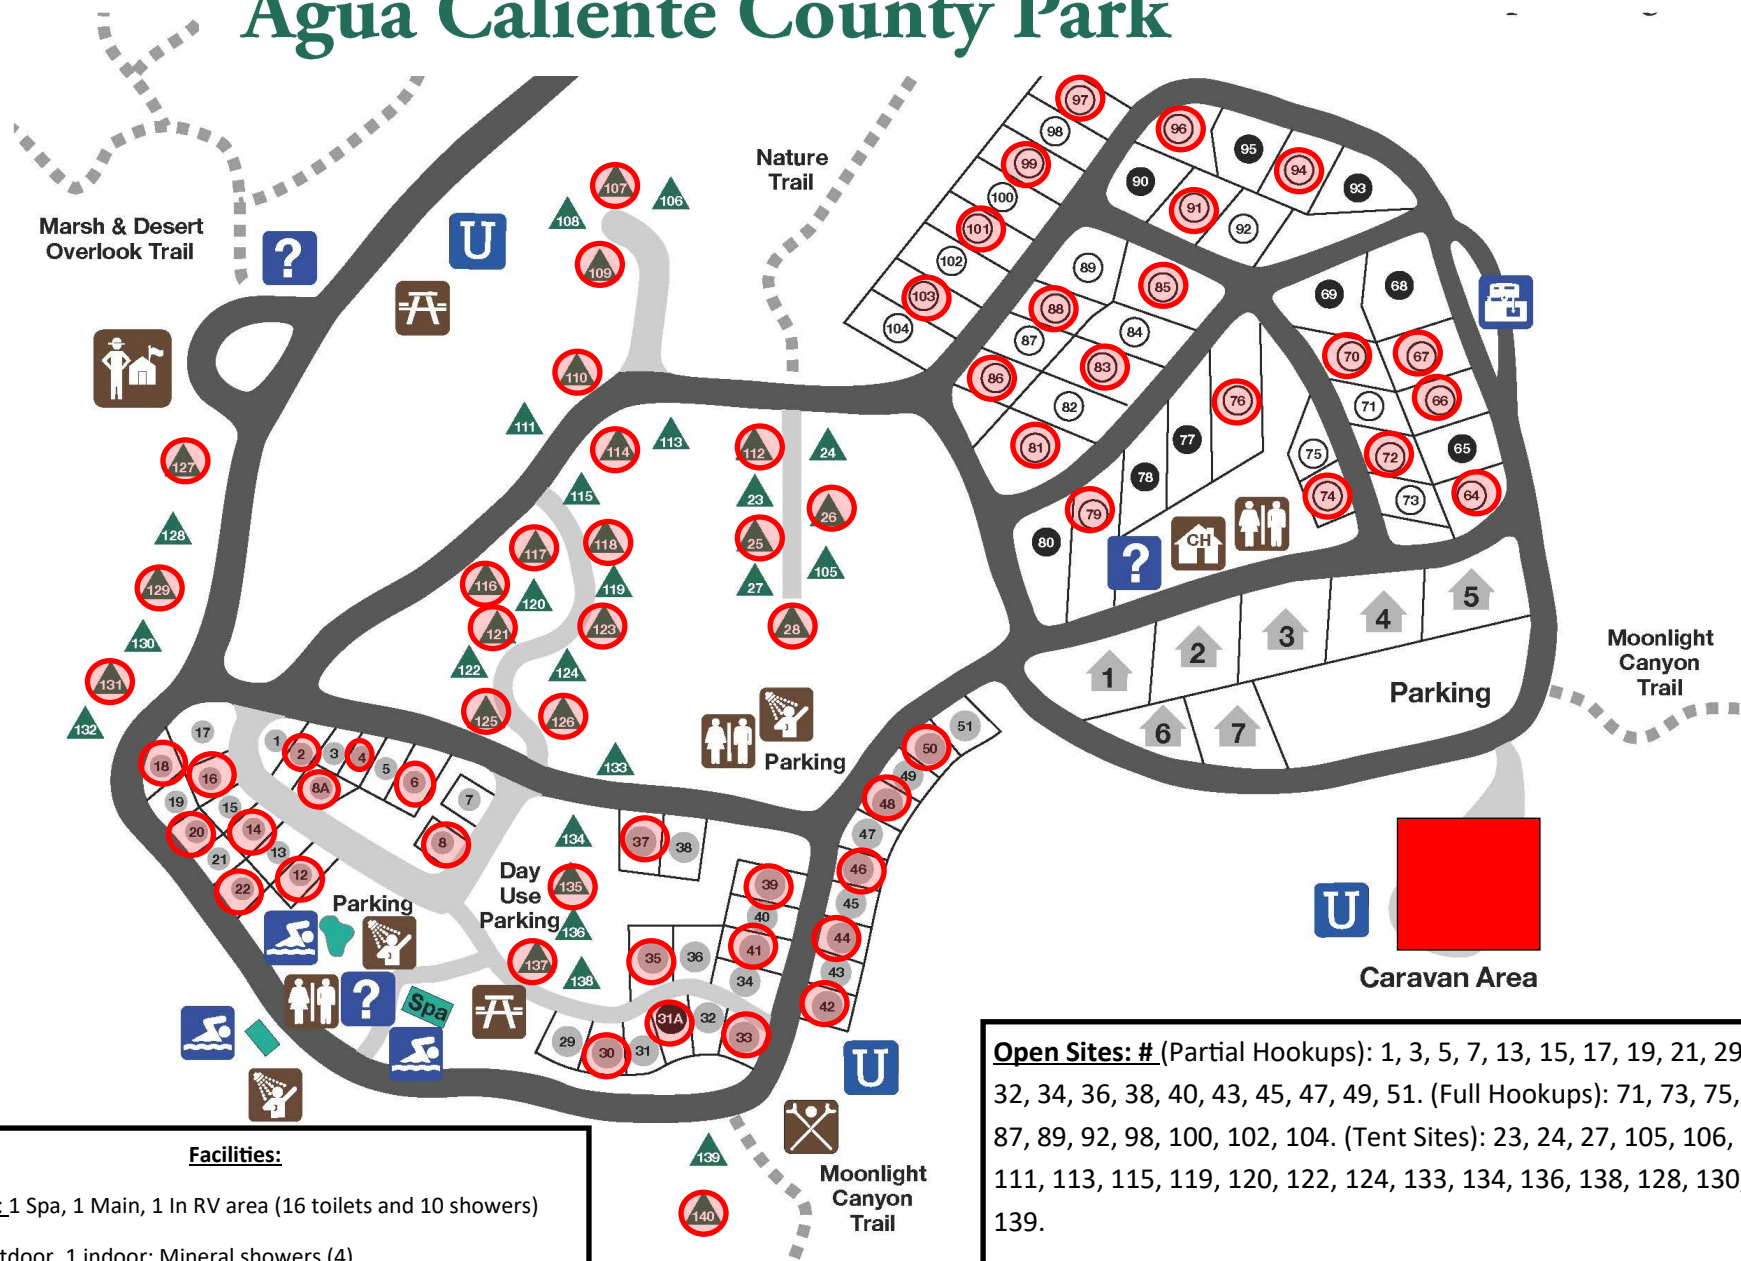

# Agua Caliente County Park

## Facilities:

Restrooms: 1 Spa, 1 Main, 1 In RV area (16 toilets and 10 showers)

Pools: 2 outdoor, 1 indoor; Mineral showers (4)

Amphitheatre: Outdoor with many benches/tables

Picnic areas: 3 with 4 tables each

Shuffleboard/Horseshoes: 2 courts SB, 3 courts HS

Clubhouse: Available for RSVNS

**Open Sites: #** (Partial Hookups): 1, 3, 5, 7, 13, 15, 17, 19, 21, 29, 31, 32, 34, 36, 38, 40, 43, 45, 47, 49, 51. (Full Hookups): 71, 73, 75, 82, 84, 87, 89, 92, 98, 100, 102, 104. (Tent Sites): 23, 24, 27, 105, 106, 108, 111, 113, 115, 119, 120, 122, 124, 133, 134, 136, 138, 128, 130, 132, 139.

**Closed Sites: #** (Partial Hookups): 2, 4, 6, 8, 8a, 12, 14, 16, 18, 20, 22, 30, 31a, 33, 35, 39, 41, 37, 42, 44, 46, 48, 50. (Full Hookups): 64, 66, 67, 70, 72, 74, 76, 79, 81, 83, 85, 86, 88, 91, 94, 96, 97, 99, 101, 103. (Tent Sites): 112, 25, 28, 26, 107, 109, 110, 116, 117, 118, 121, 123, 125, 126, 135, 137, 127, 129, 131, 140.